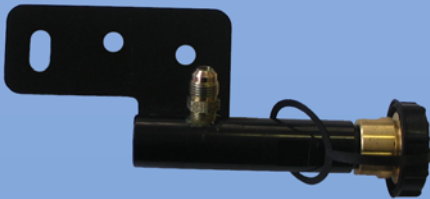

### APA Ford BA Sedan Filler

3/8" outlet part number: FVFBAS3/8

1/2" outlet part number: FVFBAS1/2

Pack includes

- Fitting instructions
- Bolt Kit
- Cutout template

### APA Rodeo / Universal Filler

3/8" outlet part number: FVHROD3/8

1/2" outlet part number: FVHROD1/2

Filler only, does not include bolts

### APA Mitsubishi 380 Filler

1/2" outlet part number: FVM380S1/2 (1/2" only)

Pack includes

- Fitting instructions
- Bolt Kit
- Cutout template